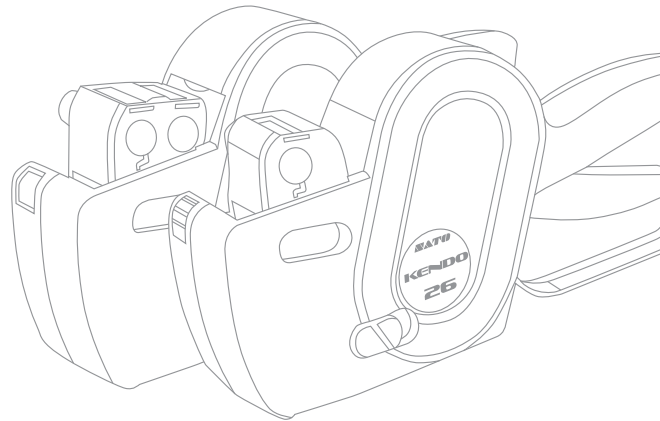

**Easy-view Display**  
• Open, large character view

**Wide Open Path for Label Loading**  
• Clear open path allows simple loading of label rolls

**One-Touch, Easy-load Ink Roller**  
• Drop-in and clean ink roller replacement

**Unique Design of Print Band Mechanism**  
• Ink smudging eliminated

Kendo and Judo, SATO's new concept of Hand Labellers, provide 1 and 2 lines of print respectively. New features such as larger font size and wide open bays make these new models extremely user-friendly.

The innovative and unique platen mechanism provides the flexibility to select from up to 10 different types and sizes of labels.

RETAIL STORE & SUPERMARKET	FOOD PROCESSING INDUSTRY	MANUFACTURING INDUSTRY
<p><b>KENDO</b></p> <p>GROCERY £70.00</p> <p>Kendo Price Marking Promotional labelling</p>	<p>PRODUCTION DATE 20.12.09</p> <p>Kendo Production and Use By dates</p>	<p>LOT NO. G58994</p> <p>Kendo Batch and Lot numbering</p>
<p><b>JUDO</b></p> <p>£85.99 WAS / NOW £70.00</p> <p>Judo 2-Line Comparison Marking</p>	<p>13.04.09 EXPIRY DATE 13.06.09</p> <p>Judo Double-date Marking</p>	<p>B4877 MANUFACTURED 13.06.08</p> <p>Judo Industrial date Marking</p>

JUDO 2-LINE LABELLER

KENDO 1-LINE LABELLER

Product identification and price marking